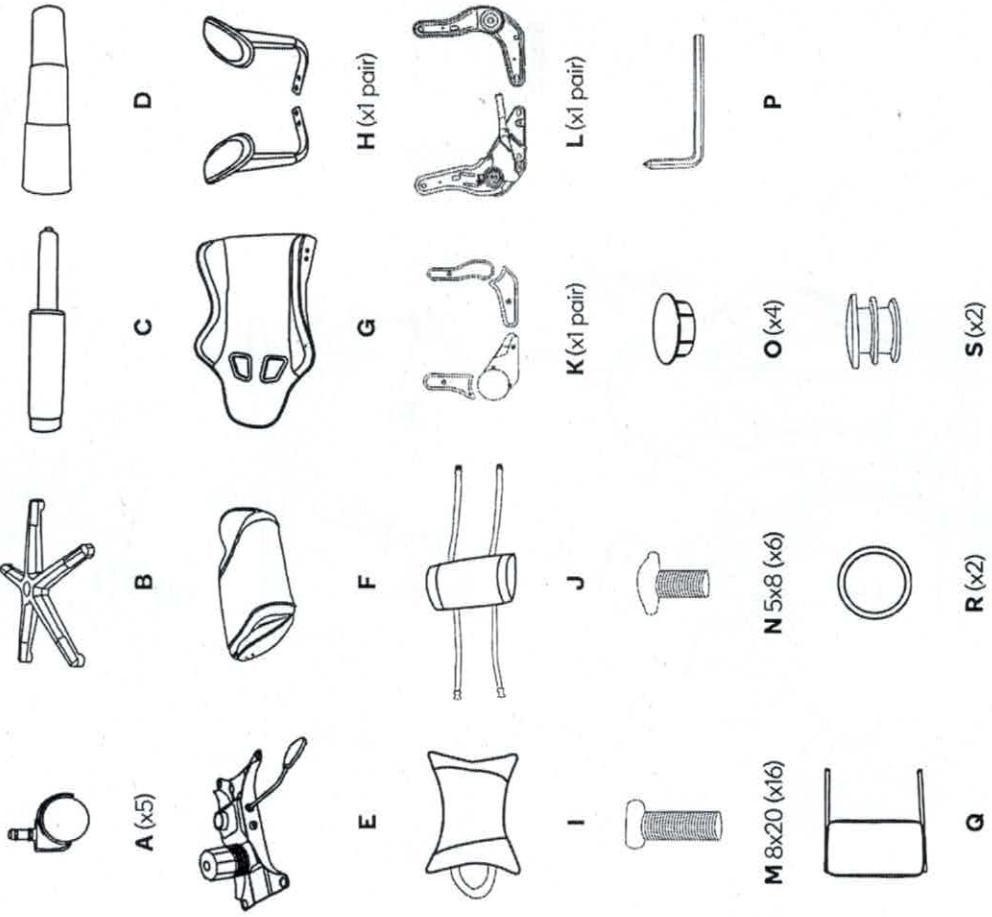

ERGOLUX

USER GUIDE

Need more information?

We hope that this user guide has given you the assistance needed for a simple set-up. For the most up-to-date guide for your product, as well as any additional assistance you may require, head online to help.kogan.com

kogan.com

KEVLAR GAMING CHAIR

ELGCHRPURIA, ELGCHRPUBIA, ELGCHRPUBBA, ELGCHRPUBGA, ELGCHRPUBEA & ELGCHRPUPWA

COMPONENTS

Lay all components out on a clean floor and ensure all parts are included. If any pieces are missing, check all packaging thoroughly, then contact help.Kogon.com for assistance.

ASSEMBLY

Step 1:

Step 2:

Step 3:

Step 4: